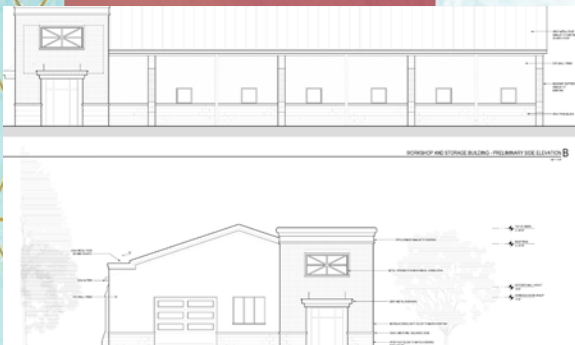

FLM is committed to training and equipping future generations in hands on skills and arts like woodworking, pottery, welding, and manufacturing.

TOTAL: $3 MILLION

PLAYGROUNDS

Two new age appropriate playgrounds will give our children and students state-of-the-art imaginative play areas.